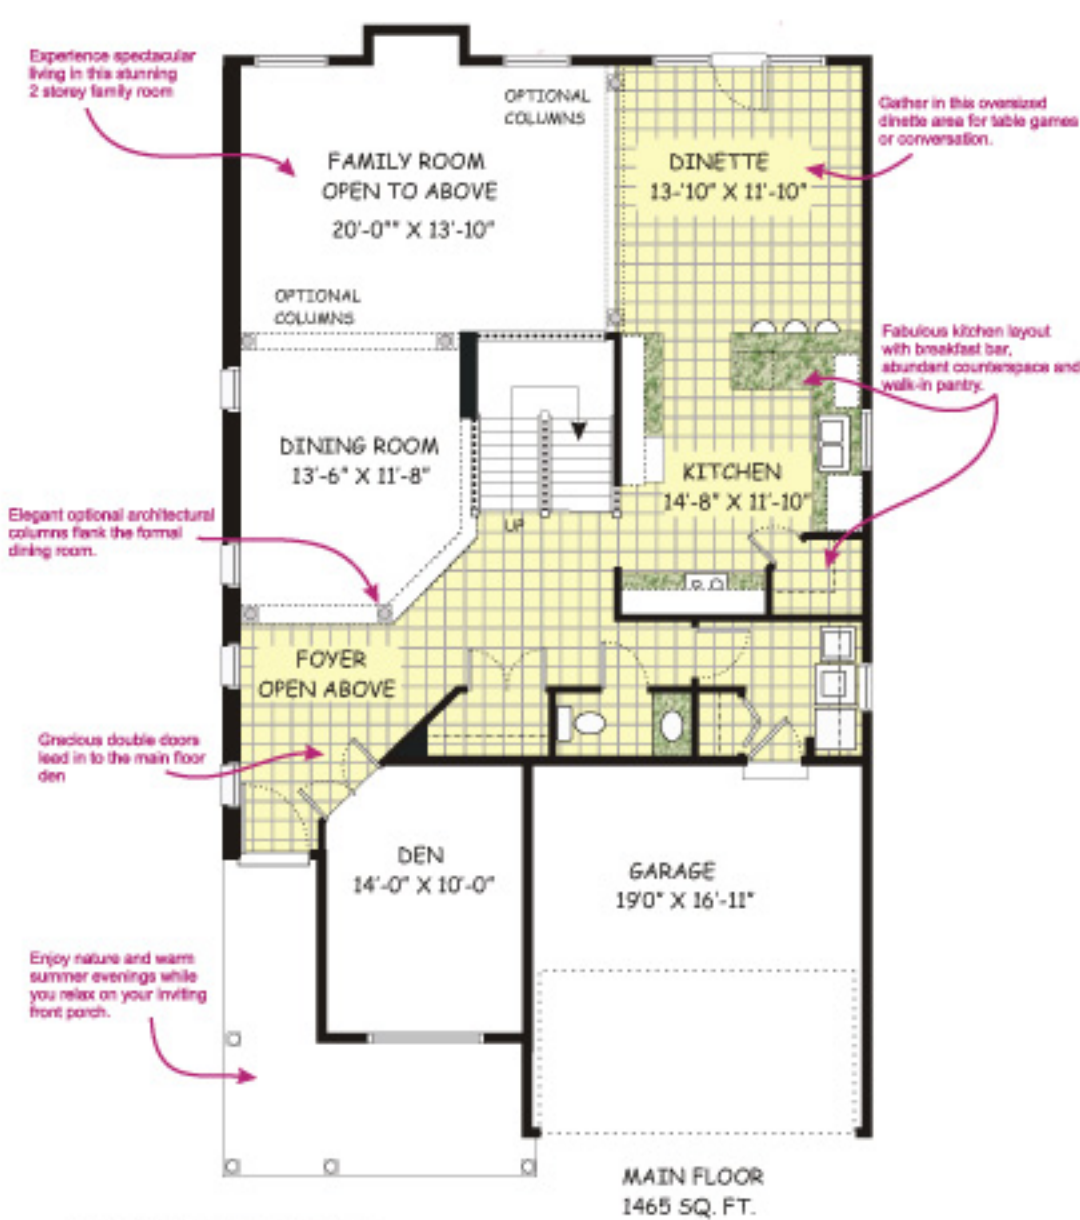

The Camelot / 2692 Sq. Ft.

www.kenmorehomes.net

PRICES, SIZES AND SPECIFICATIONS SUBJECT TO CHANGE WITHOUT NOTICE